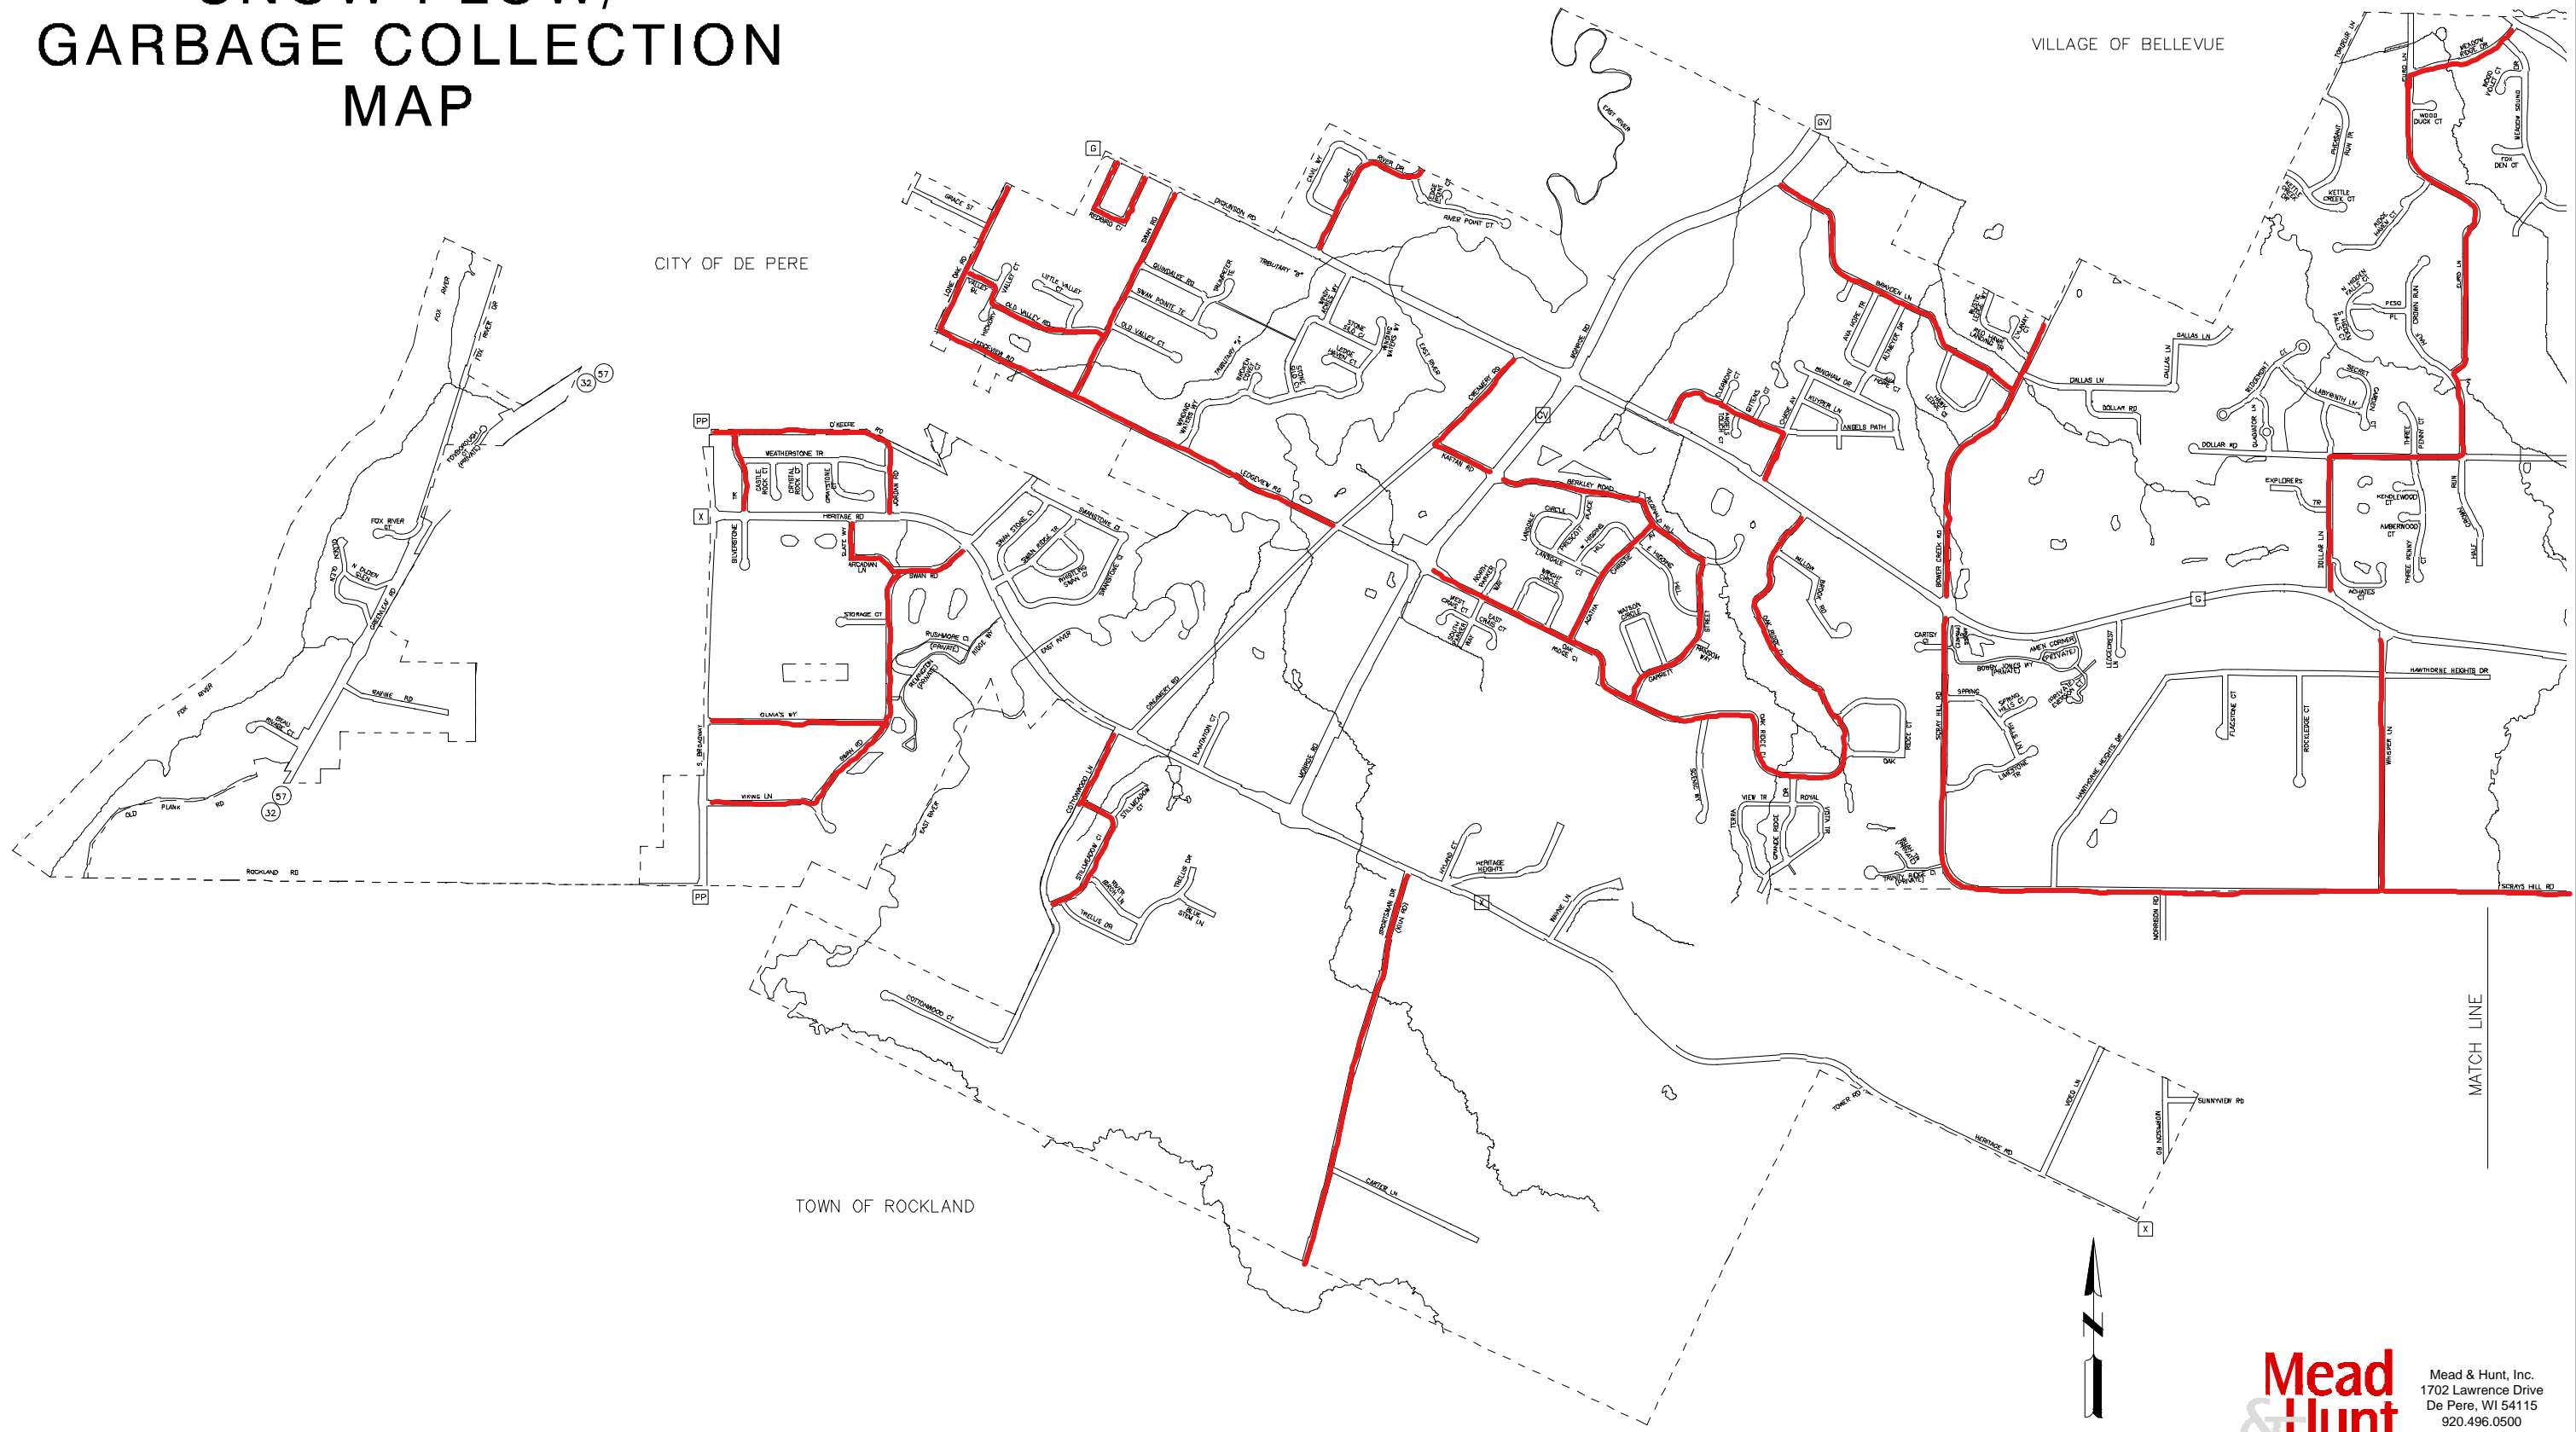

LEDGEVIEW SNOW PLOW/ GARBAGE COLLECTION MAP

PRIMARY AND COLLECTOR PLOW ROUTES

Mead & Hunt
Mead & Hunt, Inc.
1702 Lawrence Drive
De Pere, WI 54115
920.496.0500
www.meadhunt.com

LEDGEVIEW SNOW PLOW/ GARBAGE COLLECTION MAP

Primary and Collector Plow Routes

Mead & Hunt
Mead & Hunt, Inc.
1702 Lawrence Drive
De Pere, WI 54115
920.496.0500
www.meadhunt.com