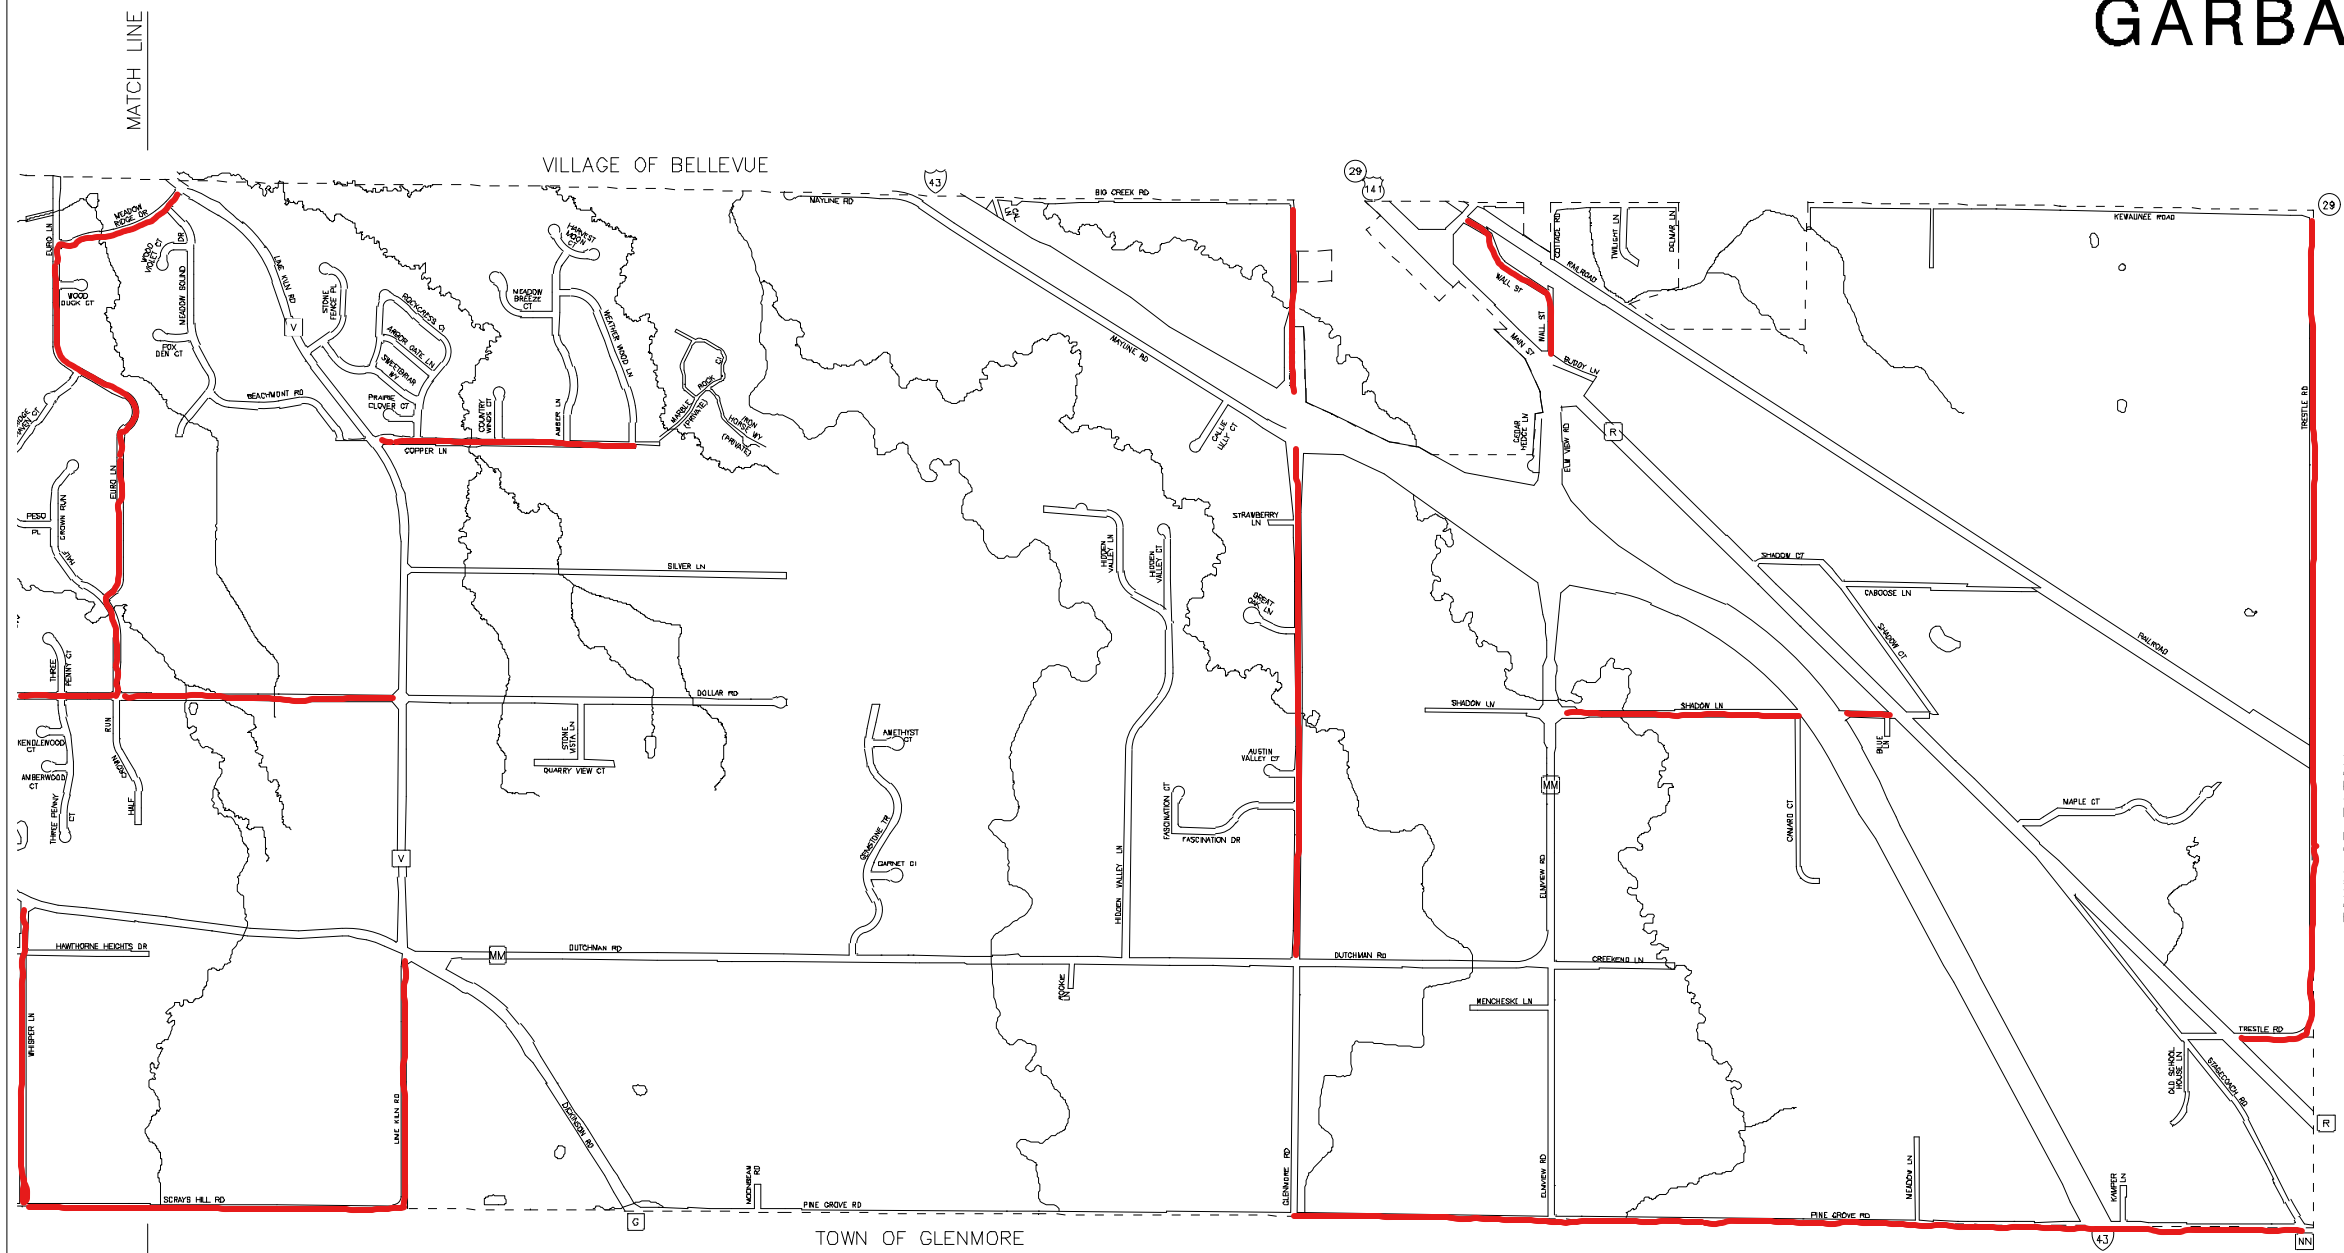

LEDGEVIEW SNOW PLOW/ GARBAGE COLLECTION MAP

PRIMARY AND COLLECTOR PLOW ROUTES

Mead & Hunt
Mead & Hunt, Inc.
1702 Lawrence Drive
De Pere, WI 54115
920.496.0500
www.meadhunt.com

LEDGEVIEW SNOW PLOW/ GARBAGE COLLECTION MAP

Primary and Collector Plow Routes

Mead & Hunt
Mead & Hunt, Inc.
1702 Lawrence Drive
De Pere, WI 54115
920.496.0500
www.meadhunt.com